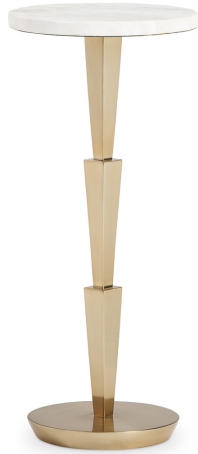

HICKORY WHITE

723-23

Avante Spot Table

Dimensions

10DIA 22H in.

Product Features

Satin Brass

Volakas Marble Top