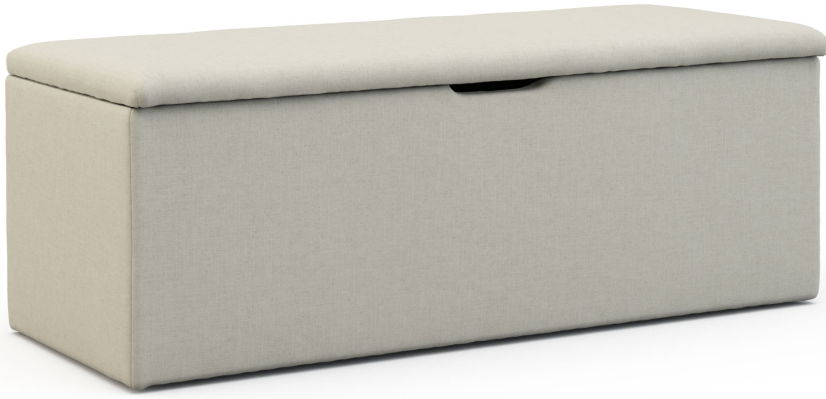

HICKORY WHITE

743-80

Hamilton Ottoman

Dimensions

W51 D18 H18 in.

As Shown

Fabric: 2426-05

Designed to fit with 743-12 Hamilton Cocktail Table