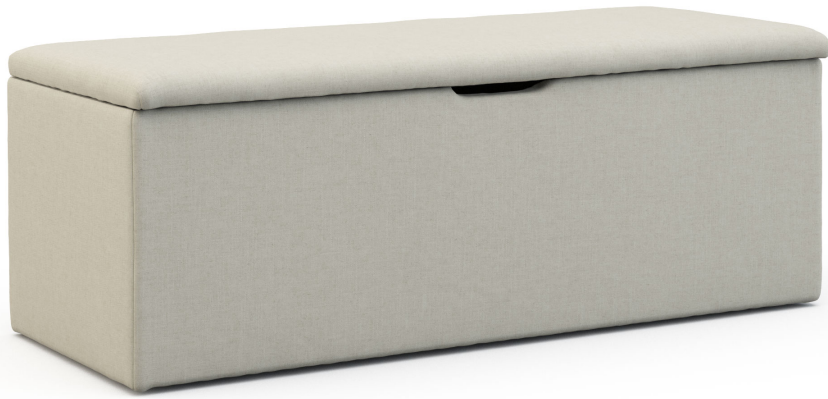

HICKORY WHITE

743-80

Hamilton Ottoman

Dimensions

W51 D18 H18 in.

As Shown

Fabric: 2426-05

Designed to fit with 743-12 Hamilton Cocktail Table